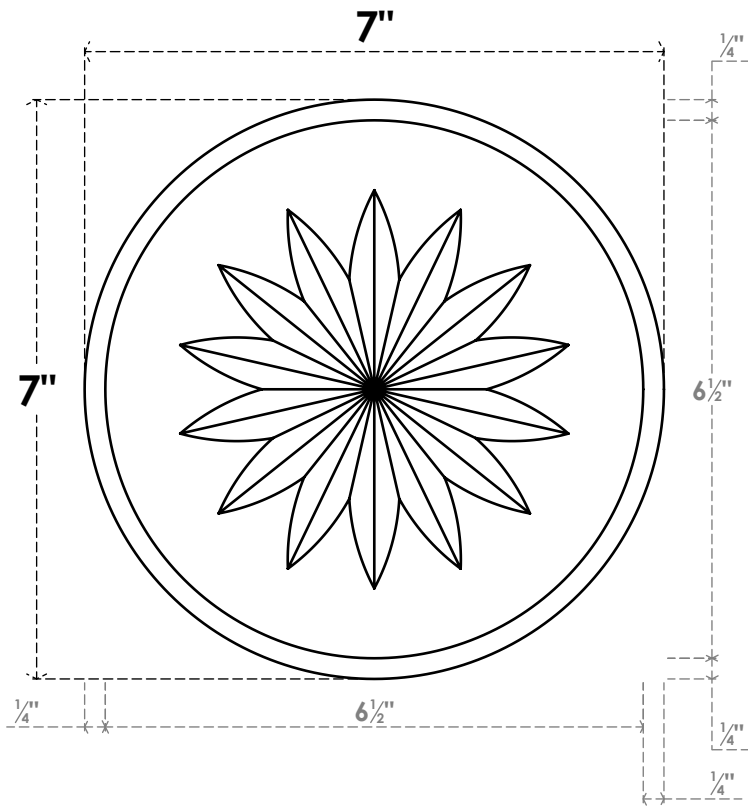

ROSP070X070X075GRY10

7"W X 7"H X 3/4"P STANDARD GRAYSON FLOWER ROSETTE WITH BEVELED EDGE, ARCHITECTURAL GRADE PVC

FRONT

SIDE

EKENA MILLWORK
2300 WEST MAIN ST.
CLARKSVILLE, TX 75426
TOLL FREE: 866-607-0453
WWW.EKENAMILLWORK.COM