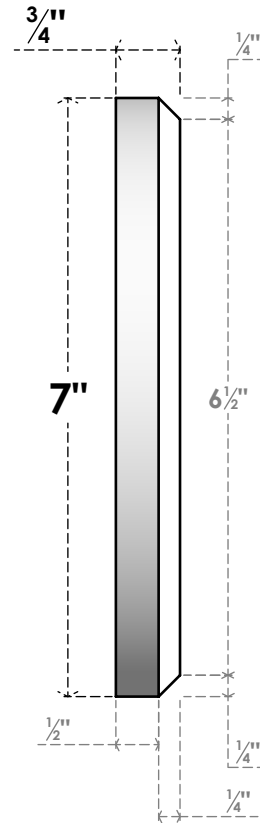

ROSP070X070X075GRY10

7"W X 7"H X 3/4"P STANDARD GRAYSON FLOWER ROSETTE WITH BEVELED EDGE, ARCHITECTURAL GRADE PVC

FRONT

SIDE

EKENA MILLWORK
2300 WEST MAIN ST.
CLARKSVILLE, TX 75426
TOLL FREE: 866-607-0453
WWW.EKENAMILLWORK.COM

NOTES

1. INSTALLATION TO BE COMPLETED IN ACCORDANCE WITH MANUFACTURER'S SPECIFICATIONS.
2. DRAWING MAY NOT BE TO SCALE
3. THIS DRAWING IS INTENDED FOR DESIGN AND PLANNING PURPOSES ONLY.
4. ALL INFORMATION CONTAINED HEREIN WAS CURRENT AT THE TIME OF DEVELOPMENT BUT MUST BE REVIEWED AND APPROVED BY THE PRODUCT MANUFACTURER TO BE CONSIDERED ACCURATE.
5. ARCHITECTURAL GRADE PVC PRODUCTS ARE MADE FROM EXPANDED CELLULAR PVC AND COME NATURALLY WHITE BUT MAY BE PAINTED